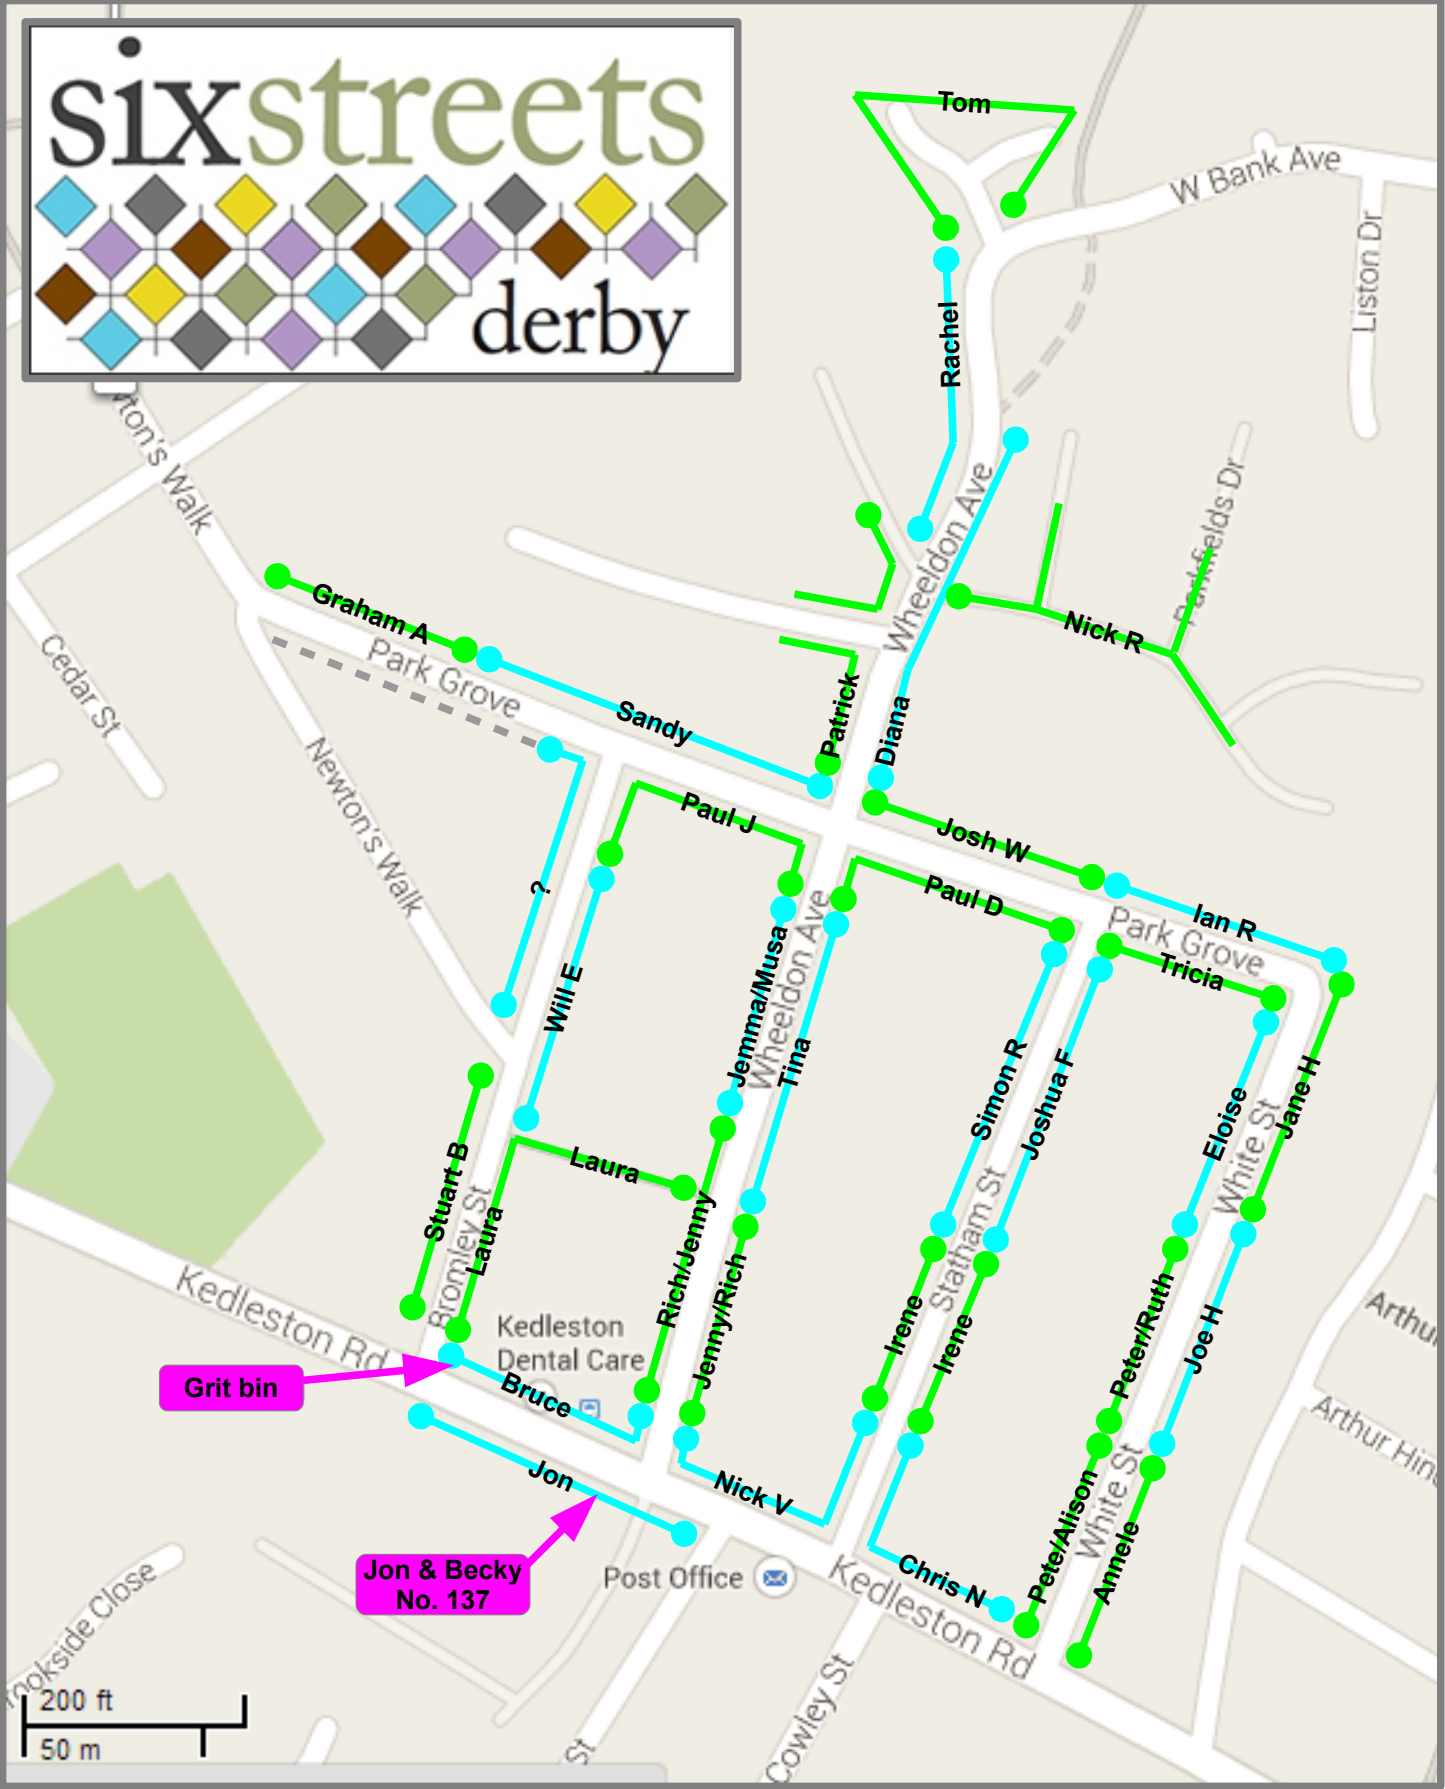

Snow Patrol map (suggested areas)

Snow Patrol co-ordinators: Jon & Becky Hyde, 137 Kedleston Road, 720073,
rebekah.hyde@hotmail.co.uk
 We have six-streets snow patrol sledge and a wheel barrow if you want to borrow them (to help transport your grit).